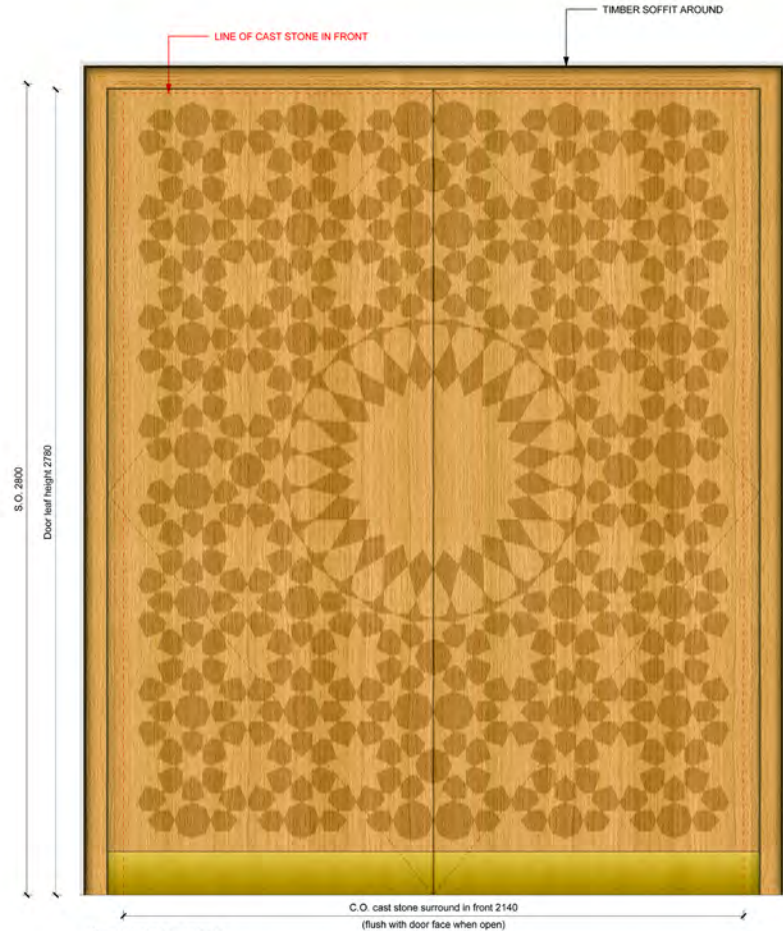

# Patterned doors - prayer hall

Door Type 7c - Elevations